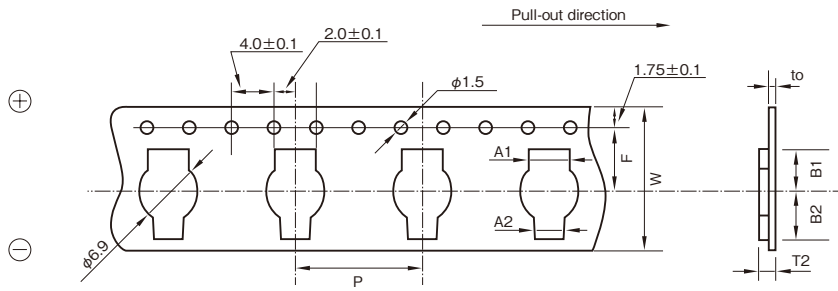

■ Taping

■ Carrier tape dimensions (Series DS, DSK) polarity L

(Unit : mm)

Ourside size	W	P	F	A1	A2	B1	B2	T2	to	φD
φ6.8×1.4 to 2.1L	24±0.2	12.0	11.5	4.4	3.4	5.9	6.5	3.2	0.3	6.9
φ4.8×1.4L (Terminal shaped : HL)	16±0.2	8.0	7.5	2.4	3.6	5.0	5.1	2.45	0.3	4.9
φ4.8×1.4L (Terminal shaped : HR)	↑	↑	↑	3.6	2.4	5.1	5.0	↑	↑	↑

■ Reel dimensions

(Unit : mm)

Ourside size	Real dimension	
	W	t
φ6.8×1.4 to 2.1L	26	3
φ4.8×1.4L	18	3

■ Packing quantity

Ourside size	Quantity
φ6.8×2.1L	1500PCS.
φ6.8×1.4L	1500PCS. to 2000PCS.
φ4.8×1.4L	2000PCS.