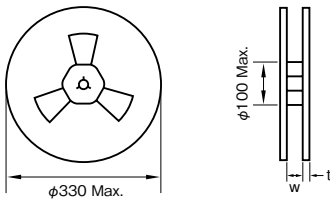

Carrier tape dimensions (Series CS1, CSK) polarity L

(Unit : mm)

| Outside size | W | P | F | A1 | A2 | B1 | B2 | T2 | to | φD |
|------------------|--------|------|------|-----|-----|-----|-----|-----|-----|-----|
| φ6.8×1.4 to 2.1L | 24±0.2 | 12.0 | 11.5 | 4.4 | 3.4 | 5.9 | 6.5 | 3.2 | 0.3 | 6.9 |

Reel dimensions

(Unit : mm)

| Outside size | W | t |
|------------------|----|---|
| φ6.8×1.4 to 2.1L | 26 | 3 |

Packing quantity

| Outside size | Quantity |
|--------------|----------------------|
| φ6.8×2.1L | 1500PCS. |
| φ6.8×1.4L | 1500PCS. to 2000PCS. |

Carrier tape dimensions (Series CVN, CVL, CVS) polarity R

(Unit : mm)

| Outside size | W | A | B | P | t2 | F | t1 | S |
|--------------|----|------|------|----|-----|------|-----|------|
| φ12.5×10.5L | 32 | 13.4 | 13.4 | 24 | 11 | 14.2 | 0.5 | 28.4 |
| φ12.5× 8.5L | 32 | 13.4 | 13.4 | 24 | 9.5 | 14.2 | 0.5 | 28.4 |

Reel dimensions

(Unit : mm)

| Outside size | W | t |
|--------------|----|---|
| φ12.5×10.5L | 34 | 3 |
| φ12.5× 8.5L | 34 | 3 |

Packing quantity

| Outside size | Quantity |
|--------------|----------|
| φ12.5×10.5L | 250pcs. |
| φ12.5× 8.5L | 300pcs. |