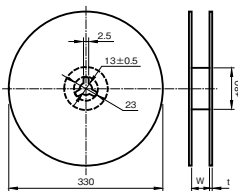

Carrier tape dimensions (Series CS1, CSK) polarity L

(Unit : mm)

| Outside size | W | P | F | A1 | A2 | B1 | B2 | T2 | to | φD |
|------------------|--------|------|------|-----|-----|-----|-----|-----|-----|-----|
| φ6.8×1.4 to 2.1L | 24±0.2 | 12.0 | 11.5 | 4.4 | 3.4 | 5.9 | 6.5 | 3.2 | 0.3 | 6.9 |

Reel dimensions

(Unit : mm)

| Outside size | W | t |
|------------------|----|---|
| φ6.8×1.4 to 2.1L | 26 | 3 |

Packing quantity

| Outside size | Quantity |
|--------------|----------------------|
| φ6.8×2.1L | 1500PCS. |
| φ6.8×1.4L | 1500PCS. to 2000PCS. |

Carrier tape dimensions (Series CVN, CVL, CVS) polarity R

(Unit : mm)

| Outside size | W | A | B | P | t2 | F | t1 | S |
|--------------|----|------|------|----|-----|------|-----|------|
| φ12.5×10.5L | 32 | 13.4 | 13.4 | 24 | 11 | 14.2 | 0.5 | 28.4 |
| φ12.5× 8.5L | 32 | 13.4 | 13.4 | 24 | 9.5 | 14.2 | 0.5 | 28.4 |

Reel dimensions

(Unit : mm)

| Outside size | W | t |
|--------------|----|---|
| φ12.5×10.5L | 34 | 3 |
| φ12.5× 8.5L | 34 | 3 |

Packing quantity

| Outside size | Quantity |
|--------------|----------|
| φ12.5×10.5L | 250pcs. |
| φ12.5× 8.5L | 300pcs. |