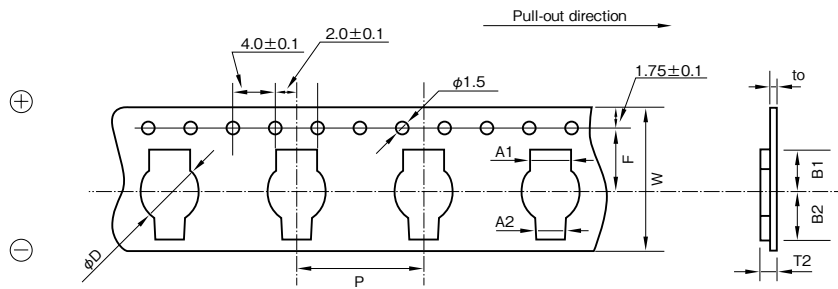

Carrier tape dimensions (Series CS1, CSK) polarity L

(Unit : mm)

| Outside size | W | P | F | A1 | A2 | B1 | B2 | T2 | to | φD |
|------------------|--------|------|------|-----|-----|-----|-----|-----|-----|-----|
| φ6.8×1.4 to 2.1L | 24±0.2 | 12.0 | 11.5 | 4.4 | 3.4 | 5.9 | 6.5 | 3.2 | 0.3 | 6.9 |

Reel dimensions

(Unit : mm)

| Outside size | W | t |
|------------------|----|---|
| φ6.8×1.4 to 2.1L | 26 | 3 |

Packing quantity

| Outside size | Quantity |
|--------------|----------------------|
| φ6.8×2.1L | 1500PCS. |
| φ6.8×1.4L | 1500PCS. to 2000PCS. |

Carrier tape dimensions (Series CVN, CVL, CVS) polarity R

(Unit : mm)

| Outside size | W | A | B | P | t2 | F | t1 | S |
|--------------|----|------|------|----|-----|------|-----|------|
| φ12.5×10.5L | 32 | 13.4 | 13.4 | 24 | 11 | 14.2 | 0.5 | 28.4 |
| φ12.5× 8.5L | 32 | 13.4 | 13.4 | 24 | 9.5 | 14.2 | 0.5 | 28.4 |

Reel dimensions

(Unit : mm)

| Outside size | W | t |
|--------------|----|---|
| φ12.5×10.5L | 34 | 3 |
| φ12.5× 8.5L | 34 | 3 |

Packing quantity

| Outside size | Quantity |
|--------------|----------|
| φ12.5×10.5L | 250pcs. |
| φ12.5× 8.5L | 300pcs. |