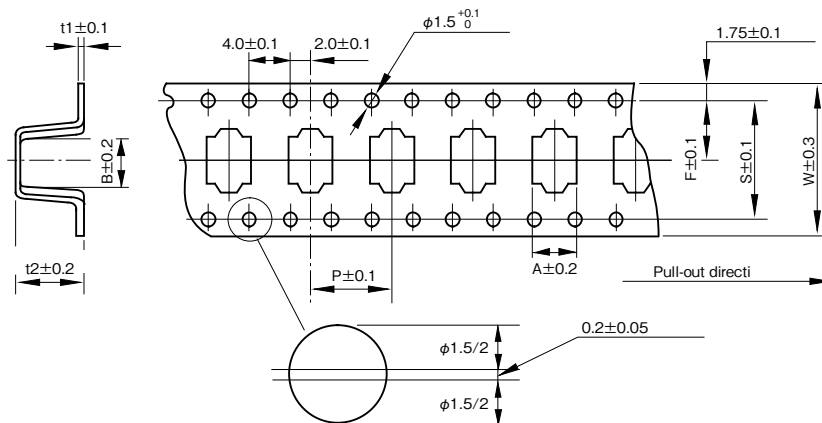

Carrier tape dimensions (Series CS1, CSK) polarity L

(Unit : mm)

| Outside size | W | P | F | A1 | A2 | B1 | B2 | T2 | to | φD |
|------------------|--------|------|------|-----|-----|-----|-----|-----|-----|-----|
| φ6.8×1.4 to 2.1L | 24±0.2 | 12.0 | 11.5 | 4.4 | 3.4 | 5.9 | 6.5 | 3.2 | 0.3 | 6.9 |

Reel dimensions

(Unit : mm)

| Outside size | W | t |
|------------------|----|---|
| φ6.8×1.4 to 2.1L | 26 | 3 |

Packing quantity

| Outside size | Quantity |
|--------------|----------------------|
| φ6.8×2.1L | 1500PCS. |
| φ6.8×1.4L | 1500PCS. to 2000PCS. |

Carrier tape dimensions (Series CVN, CVL, CVS) polarity R

(Unit : mm)

| Outside size | W | A | B | P | t2 | F | t1 | S |
|--------------|----|------|------|----|-----|------|-----|------|
| φ12.5×10.5L | 32 | 13.4 | 13.4 | 24 | 11 | 14.2 | 0.5 | 28.4 |
| φ12.5× 8.5L | 32 | 13.4 | 13.4 | 24 | 9.5 | 14.2 | 0.5 | 28.4 |

Reel dimensions

(Unit : mm)

| Outside size | W | t |
|--------------|----|---|
| φ12.5×10.5L | 34 | 3 |
| φ12.5× 8.5L | 34 | 3 |

Packing quantity

| Outside size | Quantity |
|--------------|----------|
| φ12.5×10.5L | 250pcs. |
| φ12.5× 8.5L | 300pcs. |